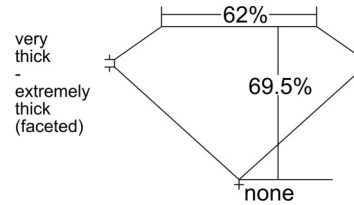

PROPORTIONS

Profile not to actual proportions