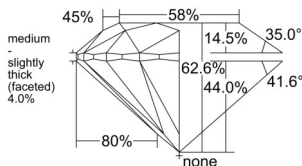

GIA®

FACSIMILE

GIA REPORT 5543641436

Verify this report at GIA.edu

GIA NATURAL DIAMOND DOSSIER®

February 13, 2026
GIA Report Number **5543641436**
Shape and Cutting Style ..... **Round Brilliant**
Measurements ..... **3.90 - 3.93 x 2.45 mm**

GRADING RESULTS

Carat Weight ..... **0.23 carat**
Color Grade ..... **F**
Clarity Grade **VS1**
Cut Grade ..... **Excellent**

ADDITIONAL GRADING INFORMATION

Polish ..... **Excellent**
Symmetry ..... **Excellent**
Fluorescence ..... **Faint**
Clarity Characteristics ..... **Crystal, Cloud, Needle, Pinpoint**
Inscription(s): **GIA 5543641436**

PROPORTIONS

Profile to actual proportions

GRADING SCALES

GIA COLOR SCALE

COLORLESS	D
	E
	F
	G
	H
	I
	J
NEAR COLORLESS	K
	L
FAIN	M
	N
	O
	P
VERY LIGHT	Q
	R
	S
	T
	U
	V
	W
	X
	Y
LIGHT	Z

GIA CLARITY SCALE

FLAWLESS	INTERNAL FLAWLESS	
		FLAWLESS
VERY VERY SLIGHTLY INCLUDED	VVS₁	
	VVS₂	
VERY SLIGHTLY INCLUDED	VS₁	
	VS₂	
SLIGHTLY INCLUDED	SI₁	
	SI₂	
INCLUDED	I₁	
	I₂	
	I₃	

GIA CUT SCALE

EXCELLENT	
	VERY GOOD
GOOD	
FAIR	
POOR