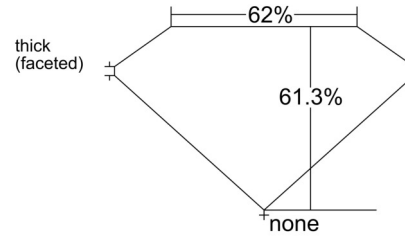

PROPORTIONS

Profile not to actual proportions