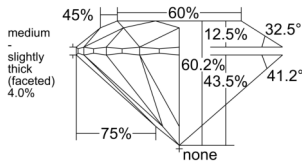

GIA®

FACSIMILE

GIA REPORT 5543615074

Verify this report at GIA.edu

GIA NATURAL DIAMOND DOSSIER®

February 11, 2026
GIA Report Number 5543615074
Shape and Cutting Style ..... Round Brilliant
Measurements ..... 5.74 - 5.78 x 3.47 mm

GRADING RESULTS

Carat Weight ..... 0.70 carat
Color Grade ..... E
Clarity Grade VVS2
Cut Grade ..... Excellent

ADDITIONAL GRADING INFORMATION

Polish ..... Excellent
Symmetry ..... Excellent
Fluorescence ..... Medium Blue
Clarity Characteristics ..... Pinpoint, Indented Natural
Inspection(s): GIA 5543615074

PROPORTIONS

Profile to actual proportions