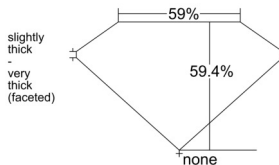

GIA®

FACSIMILE

GIA REPORT 5543597966

Verify this report at GIA.edu

GIA NATURAL DIAMOND DOSSIER®

February 06, 2026
GIA Report Number 5543597966
Shape and Cutting Style ..... Heart Brilliant
Measurements ..... 4.84 x 5.63 x 3.34 mm

GRADING RESULTS

Carat Weight ..... 0.54 carat
Color Grade ..... D
Clarity Grade VVS1

ADDITIONAL GRADING INFORMATION

Polish ..... Excellent
Symmetry ..... Very Good
Fluorescence ..... None
Clarity Characteristics..... Pinpoint, Feather, Surface Graining
Inscription(s): GIA 5543597966

PROPORTIONS

Profile not to actual proportions

GRADING SCALES

GIA COLOR SCALE		GIA CLARITY SCALE			
COLORLESS	D	VERY VERY SLIGHTLY INCLUDED	FLAWLESS		
	E		INTERNALLY FLAWLESS		
	F		VVS₁		
	G		VVS₂		
	NEAR COLORLESS	H	VERY SLIGHTLY INCLUDED	VS₁	
		I		VS₂	
		FAINT	J	SLIGHTLY INCLUDED	I₁
			K		I₂
	L		I₃		
	VERT LIGHT		M	INCLUDED	
N					
O					
P					
Q					
R					
LIGHT	S				
	T				
	U				
	V				
	W				
	X				
Y					
Z