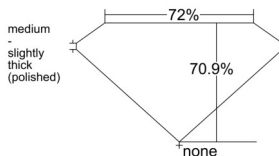

GIA®

FACSIMILE

GIA REPORT 5543584387

Verify this report at gia.edu

GIA NATURAL DIAMOND DOSSIER®

February 05, 2026

GIA Report Number 5543584387

Shape and Cutting Style ..... Square Modified Brilliant

Measurements ..... 5.28 x 5.22 x 3.70 mm

GRADING RESULTS

Carat Weight ..... 0.80 carat

Color Grade ..... G

Clarity Grade VS1

ADDITIONAL GRADING INFORMATION

Polish ..... Very Good

Symmetry ..... Very Good

Fluorescence ..... None

Clarity Characteristics ..... Feather

Inscription(s): GIA 5543584387

PROPORTIONS

Profile not to actual proportions

GRADING SCALES

GIA COLOR SCALE		GIA CLARITY SCALE			
COLORLESS	D	VERY VERY SLIGHTLY INCLUDED	FLAWLESS		
	E		INTERNALLY FLAWLESS		
	F	VERY SLIGHTLY INCLUDED	VS₁		
	G		VS₂		
	H		VS₁		
	NEAR COLORLESS	I	SLIGHTLY INCLUDED	SI₁	
		J		SI₂	
		FAINT	K	INCLUDED	I₁
			L		I₂
			M		I₃
N					
VERT LIGHT	O				
	P				
	Q				
	R				
	S				
	T				
	LIGHT	U			
		V			
W					
X					
Y					
Z