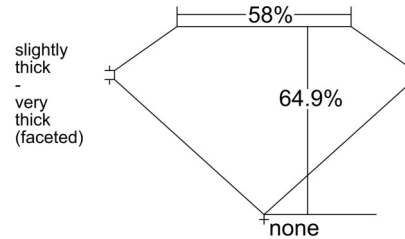

GIA NATURAL DIAMOND GRADING REPORT

February 04, 2026
 GIA Report Number 5543571199
 Shape and Cutting Style Oval Brilliant
 Measurements 7.48 x 5.56 x 3.61 mm

GRADING RESULTS

Carat Weight 1.01 carat
 Color Grade D
 Clarity Grade SI1

Profile not to actual proportions

CLARITY CHARACTERISTICS

KEY TO SYMBOLS*

- Cloud
- Needle

* Red symbols denote internal characteristics (inclusions). Green or black symbols denote external characteristics (blemishes). Diagram is an approximate representation of the diamond, and symbols shown indicate type, position, and approximate size of clarity characteristics. All clarity characteristics may not be shown. Details of finish are not shown.