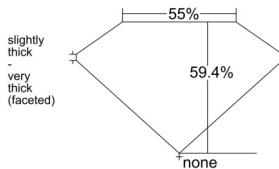

GIA®

FACSIMILE

GIA REPORT 5543545549

Verify this report at GIA.edu

GIA NATURAL DIAMOND DOSSIER®

January 30, 2026
GIA Report Number 5543545549
Shape and Cutting Style ..... Heart Brilliant
Measurements ..... 5.25 x 6.20 x 3.68 mm

GRADING RESULTS

Carat Weight ..... 0.71 carat
Color Grade ..... F
Clarity Grade VS1

ADDITIONAL GRADING INFORMATION

Polish ..... Excellent
Symmetry ..... Excellent
Fluorescence ..... None
Clarity Characteristics..... Crystal, Feather, Needle, Pinpoint
Inscription(s): GIA 5543545549

PROPORTIONS

Profile not to actual proportions

GRADING SCALES

GIA COLOR SCALE		GIA CLARITY SCALE		
NEAR COLORLESS	D	VERY VERY SLIGHTLY INCLUDED	FLAWLESS	
	E		INTERNALLY FLAWLESS	
	F	VERY SLIGHTLY INCLUDED	VVS₁	
	G		VVS₂	
	H		VS₁	
	FAINT	I	SLIGHTLY INCLUDED	VS₂
		J		SI₁
		K	INCLUDED	SI₂
		L		I₁
		M		I₂
VERT LIGHT		N	INCLUDED	I₃
		O		
		P		
	LIGHT	Q		
		R		
		S		
T				
U				
V				
W				
X				
Y				
Z