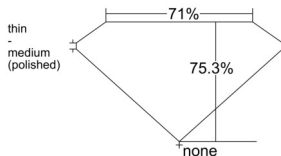

GIA®

FACSIMILE

GIA REPORT 5543544064

Verify this report at GIA.edu

GIA NATURAL DIAMOND DOSSIER®

January 30, 2026
GIA Report Number 5543544064
Shape and Cutting Style ..... Square Modified Brilliant
Measurements ..... 3.91 x 3.89 x 2.93 mm

GRADING RESULTS

Carat Weight ..... 0.37 carat
Color Grade ..... E
Clarity Grade VS1

ADDITIONAL GRADING INFORMATION

Polish ..... Excellent
Symmetry ..... Very Good
Fluorescence ..... None
Clarity Characteristics ..... Cloud
Inscription(s): GIA 5543544064

PROPORTIONS

Profile not to actual proportions

GRADING SCALES

GIA COLOR SCALE		GIA CLARITY SCALE			
COLORLESS	D	VERY VERY SLIGHTLY INCLUDED	FLAWLESS		
	E		INTERNALLY FLAWLESS		
	F	VERY SLIGHTLY INCLUDED	VS₁		
	G		VS₂		
	H		VS₁		
	NEAR COLORLESS	I	SLIGHTLY INCLUDED	VS₂	
		J		SI₁	
		FAINT	K	INCLUDED	SI₂
			L		I₁
			M		I₂
VERT LIGHT	N	LIGHT	I₃		
	O				
	P				
	Q				
	R				
	S				
	T