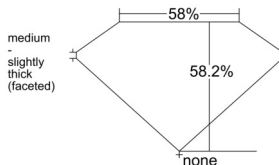

GIA®

FACSIMILE

GIA REPORT 5543544001

Verify this report at GIA.edu

GIA NATURAL DIAMOND DOSSIER®

January 29, 2026
GIA Report Number 5543544001
Shape and Cutting Style ..... Heart Brilliant
Measurements ..... 5.32 x 5.95 x 3.46 mm

GRADING RESULTS

Carat Weight ..... 0.61 carat
Color Grade ..... F
Clarity Grade S11

ADDITIONAL GRADING INFORMATION

Polish ..... Excellent
Symmetry ..... Excellent
Fluorescence ..... None
Clarity Characteristics ..... Cloud, Crystal, Feather
Inscription(s): GIA 5543544001

PROPORTIONS

Profile not to actual proportions

GRADING SCALES

GIA COLOR SCALE		GIA CLARITY SCALE	
COLORLESS	D	VERY VERY SLIGHTLY INCLUDED	FLAWLESS
	E		INTERNALLY FLAWLESS
	F		VVS₁
	G		VVS₂
	H		VS₁
	I		VS₂
	J		S1₁
	K		S1₂
	L		I₁
	M		I₂
NEAR COLORLESS	N	SLIGHTLY INCLUDED	I₃
	O		
	P		
	Q		
FAINT	R		
	S		
	T		
	U		
VERT LIGHT	V		
	W		
	X		
	Y		
LIGHT	Z