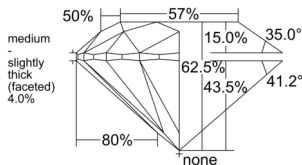

GIA®

FACSIMILE

GIA REPORT 5543542491

Verify this report at GIA.edu

GIA NATURAL DIAMOND DOSSIER®

January 30, 2026
GIA Report Number 5543542491
Shape and Cutting Style ..... Round Brilliant
Measurements ..... 5.08 - 5.11 x 3.19 mm

GRADING RESULTS

Carat Weight ..... 0.51 carat
Color Grade ..... F
Clarity Grade VVS2
Cut Grade ..... Excellent

ADDITIONAL GRADING INFORMATION

Polish ..... Excellent
Symmetry ..... Excellent
Fluorescence ..... Strong Blue
Clarity Characteristics ..... Pinpoint, Indented Natural
Inscription(s): GIA 5543542491

PROPORTIONS

GRADING SCALES

GIA COLOR SCALE

COLORESS	D
	E
	F
	G
	H
	I
	J
NEAR COLORESS	K
	L
FANIT	M
	N
	O
	P
	Q
VERY LIGHT	R
	S
	T
	U
	V
	W
	X
	Y
LIGHT	Z

GIA CLARITY SCALE

VERY VERY SLIGHTLY INCLUDED	FLAWLESS
	INTERNALLY FLAWLESS
VERY SLIGHTLY INCLUDED	VVS₁
	VVS₂
SLIGHTLY INCLUDED	VS₁
	VS₂
INCLUDED	SI₁
	SI₂
	I₁
	I₂
	I₃

GIA CUT SCALE

EXCELLENT
VERY GOOD
GOOD
FAIR
POOR