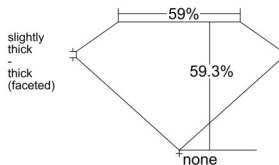

GIA®

FACSIMILE

GIA REPORT 5543537734

Verify this report at GIA.edu

GIA NATURAL DIAMOND DOSSIER®

January 30, 2026
GIA Report Number 5543537734
Shape and Cutting Style ..... Heart Brilliant
Measurements ..... 5.21 x 6.12 x 3.63 mm

GRADING RESULTS

Carat Weight ..... 0.70 carat
Color Grade ..... G
Clarity Grade S11

ADDITIONAL GRADING INFORMATION

Polish ..... Excellent
Symmetry ..... Very Good
Fluorescence ..... Medium Blue
Clarity Characteristics..... Twinning Wisp, Feather
Inscription(s): GIA 5543537734

PROPORTIONS

Profile not to actual proportions

GRADING SCALES

GIA COLOR SCALE		GIA CLARITY SCALE			
COLORLESS	D	VERY VERY SLIGHTLY INCLUDED	FLAWLESS		
	E		INTERNALLY FLAWLESS		
	F	VERY SLIGHTLY INCLUDED	VVS₁		
	G		VVS₂		
	H		VS₁		
	NEAR COLORLESS	I	SLIGHTLY INCLUDED	VS₂	
		J		S1₁	
		FAINT	K	INCLUDED	S1₂
			L		I₁
			M		I₂
VERT LIGHT	N	LIGHT	I₃		
	O				
	P				
	Q				
	R