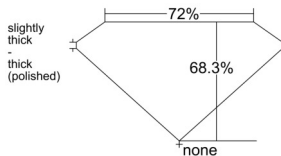

GIA®

FACSIMILE

GIA REPORT 5543531895

Verify this report at GIA.edu

GIA NATURAL DIAMOND DOSSIER®

January 29, 2026
GIA Report Number 5543531895
Shape and Cutting Style ..... Square Modified Brilliant
Measurements ..... 4.14 x 4.08 x 2.79 mm

GRADING RESULTS

Carat Weight ..... 0.40 carat
Color Grade ..... G
Clarity Grade VVS1

ADDITIONAL GRADING INFORMATION

Polish ..... Excellent
Symmetry ..... Very Good
Fluorescence ..... None
Clarity Characteristics..... Pinpoint, Feather, Cavity
Inscription(s): GIA 5543531895

PROPORTIONS

Profile not to actual proportions

GRADING SCALES

GIA COLOR SCALE		GIA CLARITY SCALE			
COLORLESS	D	VERY VERY SLIGHTLY INCLUDED	FLAWLESS		
	E		INTERNALLY FLAWLESS		
	F	VERY SLIGHTLY INCLUDED	VVS₁		
	G		VVS₂		
	H		VS₁		
	NEAR COLORLESS	I	SLIGHTLY INCLUDED	VS₂	
		J		SI₁	
		FAINT	K	INCLUDED	SI₂
			L		I₁
			M		I₂
VERT LIGHT			N	INCLUDED	I₃
			O		
			P		
	Q				
LIGHT	R				
	S				
	T				
	U				
	V				
	Z