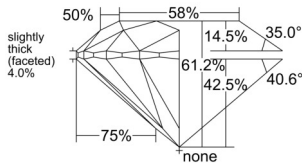

GIA®

FACSIMILE

GIA REPORT 5543528973

Verify this report at GIA.edu

GIA NATURAL DIAMOND DOSSIER®

January 28, 2026
GIA Report Number 5543528973
Shape and Cutting Style ..... Round Brilliant
Measurements ..... 5.93 - 5.97 x 3.64 mm

GRADING RESULTS

Carat Weight ..... 0.80 carat
Color Grade ..... E
Clarity Grade VS1
Cut Grade ..... Excellent

ADDITIONAL GRADING INFORMATION

Polish ..... Excellent
Symmetry ..... Excellent
Fluorescence ..... Faint
Clarity Characteristics..... Feather, Needle, Pinpoint
Inscription(s): GIA 5543528973

PROPORTIONS

Profile to actual proportions