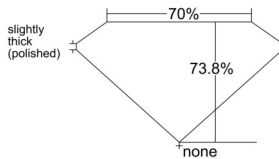

GIA®

FACSIMILE

GIA REPORT 5543528528

Verify this report at GIA.edu

GIA NATURAL DIAMOND DOSSIER®

January 29, 2026
GIA Report Number 5543528528
Shape and Cutting Style ..... Square Modified Brilliant
Measurements ..... 4.34 x 4.31 x 3.18 mm

GRADING RESULTS

Carat Weight ..... 0.50 carat
Color Grade ..... G
Clarity Grade VVS1

ADDITIONAL GRADING INFORMATION

Polish ..... Excellent
Symmetry ..... Excellent
Fluorescence ..... None
Clarity Characteristics ..... Cloud, Surface Graining
Inscription(s): GIA 5543528528

PROPORTIONS

Profile not to actual proportions

GRADING SCALES

GIA COLOR SCALE		GIA CLARITY SCALE			
COLORLESS	D	VERY VERY SLIGHTLY INCLUDED	FLAWLESS		
	E		INTERNALLY FLAWLESS		
	F	VERY SLIGHTLY INCLUDED	VVS₁		
	G		VVS₂		
	H		VS₁		
	NEAR COLORLESS	I	SLIGHTLY INCLUDED	VS₂	
		J		SI₁	
		FAINT	K	INCLUDED	SI₂
			L		I₁
			M		I₂
VERT LIGHT	N	LIGHT	I₃		
	O				
	P				
	Q				
	R