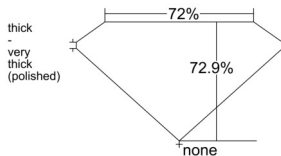

GIA®

FACSIMILE

GIA REPORT 5543517840

Verify this report at GIA.edu

GIA NATURAL DIAMOND DOSSIER®

January 27, 2026
GIA Report Number 5543517840
Shape and Cutting Style ..... Square Modified Brilliant
Measurements ..... 3.77 x 3.77 x 2.75 mm

GRADING RESULTS

Carat Weight ..... 0.36 carat
Color Grade ..... G
Clarity Grade VVS1

ADDITIONAL GRADING INFORMATION

Polish ..... Excellent
Symmetry ..... Very Good
Fluorescence ..... None
Clarity Characteristics ..... Pinpoint, Feather
Inscription(s): GIA 5543517840

PROPORTIONS

Profile not to actual proportions

GRADING SCALES

GIA COLOR SCALE		GIA CLARITY SCALE			
COLORLESS	D	VERY VERY SLIGHTLY INCLUDED	FLAWLESS		
	E		INTERNALLY FLAWLESS		
	F	VERY SLIGHTLY INCLUDED	VVS₁		
	G		VVS₂		
	H		VS₁		
	NEAR COLORLESS	I	SLIGHTLY INCLUDED	VS₂	
		J		SI₁	
		FAINT	K	INCLUDED	SI₂
			L		I₁
			M		I₂
VERT LIGHT	N	LIGHT	I₃		
	O				
	P				
	Q				
	R