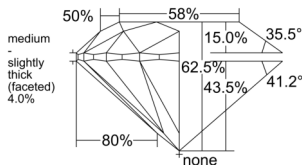

GIA®

FACSIMILE

GIA REPORT 5543517718

Verify this report at GIA.edu

GIA NATURAL DIAMOND DOSSIER®

January 27, 2026
GIA Report Number 5543517718
Shape and Cutting Style ..... Round Brilliant
Measurements ..... 5.44 - 5.47 x 3.41 mm

GRADING RESULTS

Carat Weight ..... 0.63 carat
Color Grade ..... E
Clarity Grade VVS1
Cut Grade ..... Excellent

ADDITIONAL GRADING INFORMATION

Polish ..... Excellent
Symmetry ..... Excellent
Fluorescence ..... None
Clarity Characteristics ..... Pinpoint, Feather
Inscription(s): GIA 5543517718

PROPORTIONS

GRADING SCALES

GIA COLOR SCALE	GIA CLARITY SCALE	GIA CUT SCALE	
D	FLAWLESS	EXCELLENT	
E	INTERNALLY FLAWLESS		
F		VVS₁	VERY GOOD
G	VVS₂		
H	VS₁	GOOD	
I	VS₂		
J	SI₁	FAIR	
K	SI₂		
L	I₁	POOR	
M			
N			
O	I₂		
P			
Q			
R	I₃		
S			
T			
U			
V			
W			
X			
Y			
Z