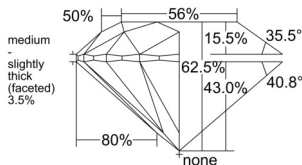

GIA®

FACSIMILE

GIA REPORT 5543515972

Verify this report at GIA.edu

GIA NATURAL DIAMOND DOSSIER®

January 27, 2026
GIA Report Number 5543515972
Shape and Cutting Style ..... Round Brilliant
Measurements ..... 5.96 - 6.00 x 3.74 mm

GRADING RESULTS

Carat Weight ..... 0.82 carat
Color Grade ..... D
Clarity Grade VVS1
Cut Grade ..... Excellent

ADDITIONAL GRADING INFORMATION

Polish ..... Excellent
Symmetry ..... Excellent
Fluorescence ..... Medium Blue
Clarity Characteristics ..... Pinpoint, Feather
Inscription(s): GIA 5543515972

PROPORTIONS

Profile to actual proportions

GRADING SCALES

GIA COLOR SCALE

COLORESS	D
	E
	F
	G
	H
	I
	J
NEAR COLORESS	K
	L
FAIN	M
	N
	O
	P
	Q
VERY LIGHT	R
	S
	T
	U
	V
	W
	X
	Y
LIGHT	Z

GIA CLARITY SCALE

VERY VERY SLIGHTLY INCLUDED	FLAWLESS
	INTERNALLY FLAWLESS
VERY SLIGHTLY INCLUDED	VVS₁
	VVS₂
SLIGHTLY INCLUDED	VS₁
	VS₂
INCLUDED	SI₁
	SI₂
	I₁
	I₂
	I₃

GIA CUT SCALE

EXCELLENT
VERY GOOD
GOOD
FAIR
POOR