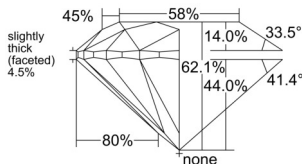

GIA®

FACSIMILE

GIA REPORT 5543490304

Verify this report at GIA.edu

GIA NATURAL DIAMOND DOSSIER®

January 21, 2026
GIA Report Number 5543490304
Shape and Cutting Style ..... Round Brilliant
Measurements ..... 4.70 - 4.73 x 2.93 mm

GRADING RESULTS

Carat Weight ..... 0.40 carat
Color Grade ..... F
Clarity Grade VS1
Cut Grade ..... Excellent

ADDITIONAL GRADING INFORMATION

Polish ..... Excellent
Symmetry ..... Excellent
Fluorescence ..... Very Strong Blue
Clarity Characteristics ..... Feather, Pinpoint
Inscription(s): GIA 5543490304

PROPORTIONS

Profile to actual proportions

GRADING SCALES

GIA COLOR SCALE	GIA CLARITY SCALE	GIA CUT SCALE	
D	FLAWLESS	EXCELLENT	
E	INTERNALLY FLAWLESS		
F		VVS₁	VERY GOOD
G	VVS₂		
H	VS₁	GOOD	
I	VS₂		
J	SI₁	FAIR	
K	SI₂		
L	I₁	POOR	
M	I₂		
N	I₃		
O			
P			
Q			
R			
S			
T			
U			
V			
W			
X			
Y			
Z