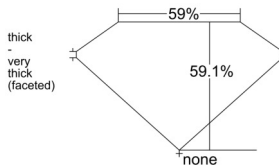

GIA®

FACSIMILE

GIA REPORT 5543487344

Verify this report at GIA.edu

GIA NATURAL DIAMOND DOSSIER®

January 21, 2026
GIA Report Number 5543487344
Shape and Cutting Style ..... Heart Brilliant
Measurements ..... 5.34 x 6.26 x 3.71 mm

GRADING RESULTS

Carat Weight ..... 0.75 carat
Color Grade ..... G
Clarity Grade VS1

ADDITIONAL GRADING INFORMATION

Polish ..... Excellent
Symmetry ..... Excellent
Fluorescence ..... Faint
Clarity Characteristics ..... Crystal, Feather, Pinpoint
Inscription(s): GIA 5543487344

PROPORTIONS

Profile not to actual proportions

GRADING SCALES

GIA COLOR SCALE		GIA CLARITY SCALE	
COLORLESS	D	VERY VERY SLIGHTLY INCLUDED	FLAWLESS
	E		INTERNALLY FLAWLESS
	F		VVS₁
	G		VVS₂
	H		VS₁
	I		VS₂
	J		SI₁
	K		SI₂
	L		I₁
	M		I₂
NEAR COLORLESS	N	SLIGHTLY INCLUDED	I₃
	O		
	P		
	Q		
FAINT	R	INCLUDED	
	S		
	T		
	U		
VERY LIGHT	V	INCLUDED	
	W		
	X		
	Y		
LIGHT	Z