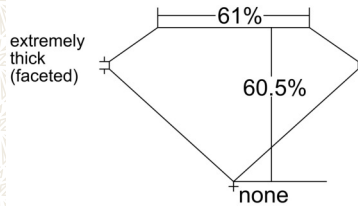

GIA NATURAL COLORED DIAMOND REPORT

February 11, 2026
 Report Type Grading Report
 GIA Report Number 5543476378
 Shape and Cutting Style Heart Modified Brilliant
 Measurements 3.92 x 4.90 x 2.96 mm

Carat Weight 0.50 carat
 Color Grade Fancy Intense Yellow
 Color Origin Natural
 Color Distribution Even
 Clarity Grade VS1
 Proportions:

Profile not to actual proportions

Polish Excellent
 Symmetry Very Good
 Fluorescence None
 Inscription(s): GIA 5543476378

Comments: Surface graining is not shown.

ADDITIONAL INFORMATION

GIA COLORED DIAMOND SCALE

CLARITY CHARACTERISTICS

KEY TO SYMBOLS*

- Crystal
- ⊗ Cloud
- △ Natural

* Red symbols denote internal characteristics (inclusions). Green or black symbols denote external characteristics (blemishes). Diagram is an approximate representation of the diamond, and symbols shown indicate type, position, and approximate size of clarity characteristics. All clarity characteristics may not be shown. Details of finish are not shown.