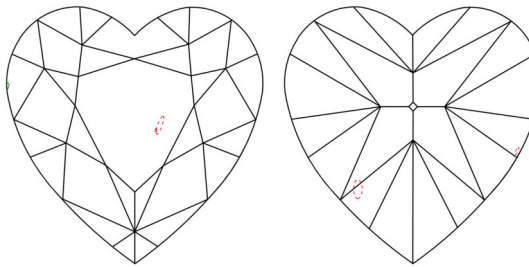

GIA NATURAL COLORED DIAMOND REPORT

February 11, 2026
 Report Type Grading Report
 GIA Report Number 5543476378
 Shape and Cutting Style Heart Modified Brilliant
 Measurements 3.92 x 4.90 x 2.96 mm

Carat Weight 0.50 carat
 Color Grade Fancy Intense Yellow
 Color Origin Natural
 Color Distribution Even
 Clarity Grade VS1
 Proportions:

Profile not to actual proportions

Polish Excellent
 Symmetry Very Good
 Fluorescence None
 Inscription(s): GIA 5543476378

Comments: Surface graining is not shown.

ADDITIONAL INFORMATION

GIA COLORED DIAMOND SCALE

Illustration of GIA fancy color grade interrelationships

GIA CLARITY SCALE

| |
|---------------------|
| FLAWLESS |
| INTERNALLY FLAWLESS |
| VVS ₁ |
| VVS ₂ |
| VS ₁ |
| VS ₂ |
| SI ₁ |
| SI ₂ |
| I ₁ |
| I ₂ |
| I ₃ |

CLARITY CHARACTERISTICS

KEY TO SYMBOLS*

- Crystal
- ⊗ Cloud
- △ Natural

* Red symbols denote internal characteristics (inclusions). Green or black symbols denote external characteristics (blemishes). Diagram is an approximate representation of the diamond, and symbols shown indicate type, position, and approximate size of clarity characteristics. All clarity characteristics may not be shown. Details of finish are not shown.