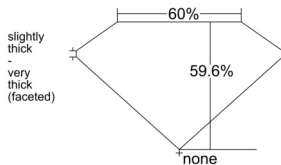

GIA®

FACSIMILE

GIA REPORT 5543474463

Verify this report at GIA.edu

GIA NATURAL DIAMOND DOSSIER®

January 20, 2026
GIA Report Number 5543474463
Shape and Cutting Style ..... Heart Brilliant
Measurements ..... 5.33 x 6.13 x 3.65 mm

GRADING RESULTS

Carat Weight ..... 0.70 carat
Color Grade ..... F
Clarity Grade VS1

ADDITIONAL GRADING INFORMATION

Polish ..... Very Good
Symmetry ..... Very Good
Fluorescence ..... Faint
Clarity Characteristics ..... Crystal, Cloud, Pinpoint
Inscription(s): GIA 5543474463

PROPORTIONS

Profile not to actual proportions

GRADING SCALES

GIA COLOR SCALE		GIA CLARITY SCALE			
COLORLESS	D	VERY SLIGHTLY INCLUDED	FLAWLESS		
	E		INTERNALLY FLAWLESS		
	F	INCLUDED	VS₁		
	G		VS₂		
	H		VS₁		
	NEAR COLORLESS	I	INCLUDED	VS₂	
		J		SI₁	
		FAINT	K	INCLUDED	SI₂
			L		I₁
			M		I₂
VERT LIGHT	N	INCLUDED	I₃		
	O				
	P				
	Q				
	R				
LIGHT	S				
	T				
	U				
	V				
	W				
X					
Y					
Z