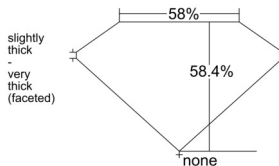

GIA®

FACSIMILE

GIA REPORT 5543469286

Verify this report at GIA.edu

GIA NATURAL DIAMOND DOSSIER®

January 19, 2026
GIA Report Number 5543469286
Shape and Cutting Style ..... Heart Brilliant
Measurements ..... 5.27 x 6.27 x 3.66 mm

GRADING RESULTS

Carat Weight ..... 0.70 carat
Color Grade ..... H
Clarity Grade VVS2

ADDITIONAL GRADING INFORMATION

Polish ..... Excellent
Symmetry ..... Excellent
Fluorescence ..... None
Clarity Characteristics ..... Cloud, Pinpoint, Needle
Inscription(s): GIA 5543469286

PROPORTIONS

Profile not to actual proportions

GRADING SCALES

GIA COLOR SCALE		GIA CLARITY SCALE			
COLORLESS	D	VERY VERY SLIGHTLY INCLUDED	FLAWLESS		
	E		INTERNALLY FLAWLESS		
	F	VERY SLIGHTLY INCLUDED	VVS₁		
	G		VVS₂		
	H		VS₁		
	NEAR COLORLESS	I	SLIGHTLY INCLUDED	VS₂	
		J		SI₁	
		FAINT	K	INCLUDED	SI₂
			L		I₁
			M		I₂
VERT LIGHT	N	LIGHT	I₃		
	O				
	P				
	Q				
	R