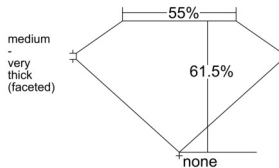

GIA®

FACSIMILE

GIA REPORT 5543458390

Verify this report at GIA.edu

GIA NATURAL DIAMOND DOSSIER®

January 16, 2026
GIA Report Number 5543458390
Shape and Cutting Style ..... Heart Brilliant
Measurements ..... 4.33 x 5.00 x 3.07 mm

GRADING RESULTS

Carat Weight ..... 0.40 carat
Color Grade ..... J
Clarity Grade VS1

ADDITIONAL GRADING INFORMATION

Polish ..... Very Good
Symmetry ..... Very Good
Fluorescence ..... Faint
Clarity Characteristics ..... Crystal, Pinpoint
Inscription(s): GIA 5543458390

PROPORTIONS

Profile not to actual proportions

GRADING SCALES

GIA COLOR SCALE		GIA CLARITY SCALE			
COLORLESS	D	VERY VERY SLIGHTLY INCLUDED	FLAWLESS		
	E		INTERNALLY FLAWLESS		
	F	VERY SLIGHTLY INCLUDED	VVS₁		
	G		VVS₂		
	H		VS₁		
	NEAR COLORLESS	I	SLIGHTLY INCLUDED	VS₂	
		J		SI₁	
		FAINT	K	INCLUDED	SI₂
			L		I₁
			M		I₂
VERT LIGHT	N	INCLUDED	I₃		
	O				
	P				
	Q				
	R				
	S				
	T				
LIGHT	U				
	V				
	W				
	X				
Y					
Z