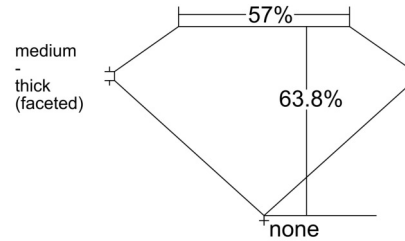

GIA NATURAL DIAMOND GRADING REPORT

January 19, 2026
 GIA Report Number 5543447666
 Shape and Cutting Style Oval Brilliant
 Measurements 10.00 x 7.05 x 4.50 mm

GRADING RESULTS

Carat Weight 2.00 carat
 Color Grade I
 Clarity Grade VS2

ADDITIONAL GRADING INFORMATION

Polish Very Good
 Symmetry Very Good
 Fluorescence None
 Inscription(s): GIA 5543447666

Comments: Clouds are not shown. Pinpoints are not shown.

PROPORTIONS

Profile not to actual proportions

CLARITY CHARACTERISTICS

KEY TO SYMBOLS*

- Feather
- Crystal
- Needle

* Red symbols denote internal characteristics (inclusions). Green or black symbols denote external characteristics (blemishes). Diagram is an approximate representation of the diamond, and symbols shown indicate type, position, and approximate size of clarity characteristics. All clarity characteristics may not be shown. Details of finish are not shown.