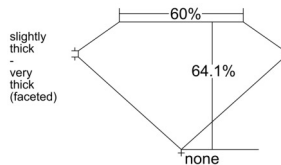

GIA®

FACSIMILE

GIA REPORT 5543439857

Verify this report at GIA.edu

GIA NATURAL DIAMOND DOSSIER®

January 14, 2026
GIA Report Number 5543439857
Shape and Cutting Style ..... Pear Brilliant
Measurements ..... 6.34 x 4.11 x 2.64 mm

GRADING RESULTS

Carat Weight ..... 0.41 carat
Color Grade ..... D
Clarity Grade VS1

ADDITIONAL GRADING INFORMATION

Polish ..... Excellent
Symmetry ..... Excellent
Fluorescence ..... None
Clarity Characteristics ..... Crystal
Inscription(s): GIA 5543439857

PROPORTIONS

Profile not to actual proportions

GRADING SCALES

GIA COLOR SCALE		GIA CLARITY SCALE			
COLORLESS	D	VERY VERY SLIGHTLY INCLUDED	FLAWLESS		
	E		INTERNALLY FLAWLESS		
	F	VERY SLIGHTLY INCLUDED	VVS₁		
	G		VVS₂		
	H		VS₁		
	NEAR COLORLESS	I	SLIGHTLY INCLUDED	VS₂	
		J		SI₁	
		FAINT	K	INCLUDED	SI₂
			L		I₁
			M		I₂
VERT LIGHT	N	LIGHT	I₃		
	O				
	P				
	Q				
	R