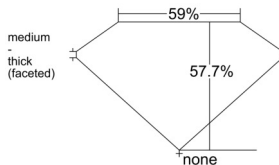

GIA®

FACSIMILE

GIA REPORT 5543427423

Verify this report at GIA.edu

GIA NATURAL DIAMOND DOSSIER®

January 13, 2026
GIA Report Number 5543427423
Shape and Cutting Style ..... Heart Brilliant
Measurements ..... 5.75 x 6.35 x 3.66 mm

GRADING RESULTS

Carat Weight ..... 0.73 carat
Color Grade ..... D
Clarity Grade VS1

ADDITIONAL GRADING INFORMATION

Polish ..... Very Good
Symmetry ..... Very Good
Fluorescence ..... None
Clarity Characteristics ..... Crystal, Pinpoint
Inscription(s): GIA 5543427423

PROPORTIONS

Profile not to actual proportions

GRADING SCALES

GIA COLOR SCALE		GIA CLARITY SCALE	
COLORLESS	D	VERY VERY SLIGHTLY INCLUDED	FLAWLESS
	E		INTERNALLY FLAWLESS
	F		VVS₁
	G		VVS₂
	H		VS₁
	I		VS₂
	J		SI₁
	K		SI₂
	L		I₁
	M		I₂
NEAR COLORLESS	N	SLIGHTLY INCLUDED	I₃
	O		
	P		
	Q		
FAINT	R		
	S		
	T		
	U		
VERT LIGHT	V		
	W		
	X		
	Y		
LIGHT	Z