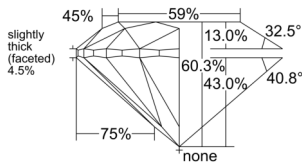

GIA®

FACSIMILE

GIA REPORT 5543420218

Verify this report at GIA.edu

GIA NATURAL DIAMOND DOSSIER®

January 12, 2026
GIA Report Number 5543420218
Shape and Cutting Style ..... Round Brilliant
Measurements ..... 4.34 - 4.37 x 2.63 mm

GRADING RESULTS

Carat Weight ..... 0.31 carat
Color Grade I
Clarity Grade VVS1
Cut Grade ..... Excellent

ADDITIONAL GRADING INFORMATION

Polish ..... Excellent
Symmetry ..... Excellent
Fluorescence ..... Medium Blue
Clarity Characteristics ..... Pinpoint
Inscription(s): GIA 5543420218

PROPORTIONS

Profile to actual proportions