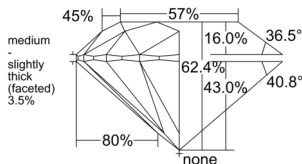

GIA®

FACSIMILE

GIA REPORT 5543419926

Verify this report at GIA.edu

GIA NATURAL DIAMOND DOSSIER®

January 21, 2026
GIA Report Number 5543419926
Shape and Cutting Style ..... Round Brilliant
Measurements ..... 5.65 - 5.68 x 3.54 mm

GRADING RESULTS

Carat Weight ..... 0.70 carat
Color Grade ..... F
Clarity Grade SI2
Cut Grade ..... Excellent

ADDITIONAL GRADING INFORMATION

Polish ..... Excellent
Symmetry ..... Excellent
Fluorescence ..... None
Clarity Characteristics ..... Cloud
Inscription(s): GIA 5543419926

PROPORTIONS

Profile to actual proportions