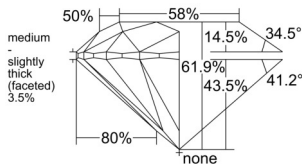

GIA®

FACSIMILE

GIA REPORT 5543419058

Verify this report at GIA.edu

GIA NATURAL DIAMOND DOSSIER®

January 09, 2026
GIA Report Number 5543419058
Shape and Cutting Style ..... Round Brilliant
Measurements ..... 5.86 - 5.88 x 3.63 mm

GRADING RESULTS

Carat Weight ..... 0.77 carat
Color Grade ..... D
Clarity Grade S11
Cut Grade ..... Excellent

ADDITIONAL GRADING INFORMATION

Polish ..... Excellent
Symmetry ..... Excellent
Fluorescence ..... Medium Blue
Clarity Characteristics ..... Crystal
Inscription(s): GIA 5543419058

Scan the QR code to access the Tracr™ provenance data.

GIA.edu

PROPORTIONS

Profile to actual proportions