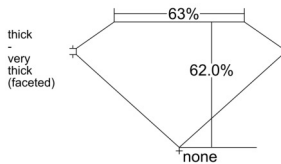

GIA®

FACSIMILE

GIA REPORT 5543418292

Verify this report at GIA.edu

GIA NATURAL DIAMOND DOSSIER®

January 09, 2026
GIA Report Number 5543418292
Shape and Cutting Style ..... Heart Brilliant
Measurements ..... 4.76 x 5.63 x 3.49 mm

GRADING RESULTS

Carat Weight ..... 0.55 carat
Color Grade ..... M
Clarity Grade ..... Internally Flawless

ADDITIONAL GRADING INFORMATION

Polish ..... Excellent
Symmetry ..... Excellent
Fluorescence ..... Medium Blue
Clarity Characteristics ..... Minor Details of Polish
Inscription(s): GIA 5543418292

PROPORTIONS

Profile not to actual proportions

GRADING SCALES

GIA COLOR SCALE		GIA CLARITY SCALE			
COLORLESS	D	VERY VERY SLIGHTLY INCLUDED	FLAWLESS		
	E		INTERNALLY FLAWLESS		
	F	VERY SLIGHTLY INCLUDED	VVS₁		
	G		VVS₂		
	H		VS₁		
	NEAR COLORLESS	I	SLIGHTLY INCLUDED	VS₂	
		J		SI₁	
		FAINT	K	INCLUDED	SI₂
			L		I₁
			M		I₂
VERT LIGHT	N	LIGHT	I₃		
	O				
	P				
	Q				
	R