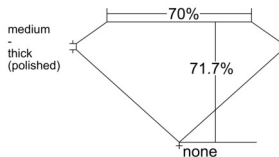

GIA®

FACSIMILE

GIA REPORT 5543417698

Verify this report at GIA.edu

GIA NATURAL DIAMOND DOSSIER®

January 09, 2026
GIA Report Number 5543417698
Shape and Cutting Style ..... Square Modified Brilliant
Measurements ..... 4.57 x 4.51 x 3.24 mm

GRADING RESULTS

Carat Weight ..... 0.55 carat
Color Grade ..... G
Clarity Grade VS1

ADDITIONAL GRADING INFORMATION

Polish ..... Excellent
Symmetry ..... Very Good
Fluorescence ..... None
Clarity Characteristics..... Crystal, Feather, Needle, Pinpoint
Inscription(s): GIA 5543417698

PROPORTIONS

Profile not to actual proportions

GRADING SCALES

GIA COLOR SCALE		GIA CLARITY SCALE				
COLORLESS	D	VERY VERY SLIGHTLY INCLUDED	FLAWLESS			
	E		INTERNALLY FLAWLESS			
	F		VVS₁			
	NEAR COLORLESS	G	VERY SLIGHTLY INCLUDED	VVS₂		
		H		VS₁		
		FAINT	I	SLIGHTLY INCLUDED	VS₂	
			J		SI₁	
			LIGHT	K	INCLUDED	SI₂
	L	I₁				
	M	I₂				
N	NOT GRADED	I₃				
O						
P						
Q						
R						
S						
T						
U						
V						
W						
X						
Y						
Z