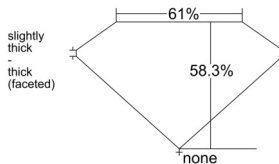

GIA®

FACSIMILE

GIA REPORT 5543413436

Verify this report at GIA.edu

GIA NATURAL DIAMOND DOSSIER®

January 09, 2026
GIA Report Number 5543413436
Shape and Cutting Style ..... Heart Brilliant
Measurements ..... 5.29 x 6.17 x 3.59 mm

GRADING RESULTS

Carat Weight ..... 0.71 carat
Color Grade ..... H
Clarity Grade VS1

ADDITIONAL GRADING INFORMATION

Polish ..... Excellent
Symmetry ..... Very Good
Fluorescence ..... None
Clarity Characteristics ..... Cloud, Crystal, Feather
Inscription(s): GIA 5543413436

PROPORTIONS

Profile not to actual proportions

GRADING SCALES

GIA COLOR SCALE		GIA CLARITY SCALE			
COLORLESS	D	VERY VERY SLIGHTLY INCLUDED	FLAWLESS		
	E		INTERNALLY FLAWLESS		
	F	VERY SLIGHTLY INCLUDED	VVS₁		
	G		VVS₂		
	H		VS₁		
	NEAR COLORLESS	I	SLIGHTLY INCLUDED	VS₂	
		J		SI₁	
		FAINT	K	INCLUDED	SI₂
			L		I₁
			M		I₂
VERT LIGHT	N	INCLUDED	I₃		
	O				
	P				
	Q				
	R				
LIGHT	S				
	T				
	U				
	V				
	W				
	X				
	Y				
	Z