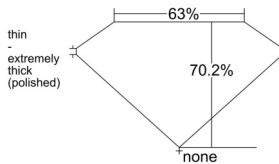

GIA®

FACSIMILE

GIA REPORT 5543403208

Verify this report at gia.edu

GIA NATURAL DIAMOND DOSSIER®

January 08, 2026
GIA Report Number 5543403208
Shape and Cutting Style . Cut-Cornered Square Modified Brilliant
Measurements ..... 4.50 x 4.49 x 3.15 mm

GRADING RESULTS

Carat Weight ..... 0.50 carat
Color Grade ..... E
Clarity Grade S11

ADDITIONAL GRADING INFORMATION

Polish ..... Excellent
Symmetry ..... Excellent
Fluorescence ..... Medium Blue
Clarity Characteristics..... Crystal
Inscription(s): GIA 5543403208

PROPORTIONS

Profile not to actual proportions

GRADING SCALES

GIA COLOR SCALE		GIA CLARITY SCALE	
COLORLESS	NEAR COLORLESS	VERY VERY SLIGHTLY INCLUDED	SLIGHTLY INCLUDED
D			FLAWLESS
E			INTERNALLY FLAWLESS
F			
G		VVS₁	
H		VVS₂	
I			
J			
K		VS₁	
L		VS₂	
M			
N			
O			
P			
Q			S1₁
R			S1₂
S			
T			
U			I₁
V			I₂
W			
X			
Y			I₃
Z