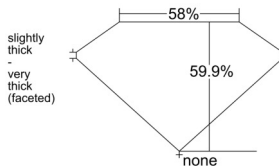

GIA®

FACSIMILE

GIA REPORT 5543397613

Verify this report at GIA.edu

GIA NATURAL DIAMOND DOSSIER®

January 08, 2026
GIA Report Number 5543397613
Shape and Cutting Style ..... Heart Brilliant
Measurements ..... 5.74 x 6.65 x 3.98 mm

GRADING RESULTS

Carat Weight ..... 0.90 carat
Color Grade I
Clarity Grade SI1

ADDITIONAL GRADING INFORMATION

Polish ..... Excellent
Symmetry ..... Excellent
Fluorescence ..... None
Clarity Characteristics ..... Feather
Inscription(s): GIA 5543397613

PROPORTIONS

Profile not to actual proportions

GRADING SCALES

GIA COLOR SCALE		GIA CLARITY SCALE			
COLORLESS	D	VERY VERY SLIGHTLY INCLUDED	FLAWLESS		
	E		INTERNALLY FLAWLESS		
	F	VERY SLIGHTLY INCLUDED	VVS₁		
	G		VVS₂		
	H		VS₁		
	NEAR COLORLESS	I	SLIGHTLY INCLUDED	VS₂	
		J		SI₁	
		FAINT	K	INCLUDED	SI₂
			L		I₁
			M		I₂
VERT LIGHT	N	LIGHT	I₃		
	O				
	P				
	Q				
	R