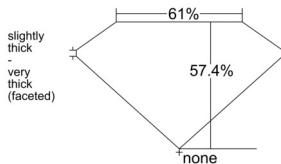

GIA®

FACSIMILE

GIA REPORT 5543386047

Verify this report at GIA.edu

GIA NATURAL DIAMOND DOSSIER®

January 06, 2026
GIA Report Number 5543386047
Shape and Cutting Style ..... Heart Brilliant
Measurements ..... 5.80 x 6.76 x 3.88 mm

GRADING RESULTS

Carat Weight ..... 0.90 carat
Color Grade ..... J
Clarity Grade VVS1

ADDITIONAL GRADING INFORMATION

Polish ..... Excellent
Symmetry ..... Excellent
Fluorescence ..... Medium Blue
Clarity Characteristics ..... Cloud, Pinpoint, Feather
Inscription(s): GIA 5543386047

PROPORTIONS

Profile not to actual proportions

GRADING SCALES

GIA COLOR SCALE		GIA CLARITY SCALE			
COLORLESS	D	VERY VERY SLIGHTLY INCLUDED	FLAWLESS		
	E		INTERNALLY FLAWLESS		
	F		VVS₁		
	NEAR COLORLESS	G	VERY SLIGHTLY INCLUDED	VVS₂	
		H		VS₁	
		FAINT	I	SLIGHTLY INCLUDED	VS₂
			J		SI₁
	K		SI₂		
	VERTICALLY LIGHT		L	INCLUDED	I₁
			M		I₂
N			I₃		
O					
P					
Q					
R					
LIGHT	S				
	T				
	U				
	V				
	W				
	X				
	Y				
	Z