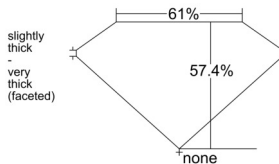

GIA®

FACSIMILE

GIA REPORT 5543386037

Verify this report at GIA.edu

GIA NATURAL DIAMOND DOSSIER®

January 06, 2026
GIA Report Number 5543386037
Shape and Cutting Style ..... Heart Brilliant
Measurements ..... 5.38 x 6.12 x 3.51 mm

GRADING RESULTS

Carat Weight ..... 0.70 carat
Color Grade L
Clarity Grade VVS2

ADDITIONAL GRADING INFORMATION

Polish ..... Excellent
Symmetry ..... Very Good
Fluorescence ..... Medium Blue
Clarity Characteristics ..... Cloud, Pinpoint
Inscription(s): GIA 5543386037

PROPORTIONS

Profile not to actual proportions

GRADING SCALES

GIA COLOR SCALE		GIA CLARITY SCALE			
COLORLESS	D	VERY VERY SLIGHTLY INCLUDED	FLAWLESS		
	E		INTERNALLY FLAWLESS		
	F		VVS₁		
	G		VVS₂		
	NEAR COLORLESS	H	VERY SLIGHTLY INCLUDED	VS₁	
		I		VS₂	
		FAINT	J	SLIGHTLY INCLUDED	S₁
			K		S₂
	L		I₁		
	VERY LIGHT		M	INCLUDED	I₂
N			I₃		
O					
P					
LIGHT	Q				
	R				
	S				
	T				
	U				
	V				
	W				
	X				
	Y				
	Z