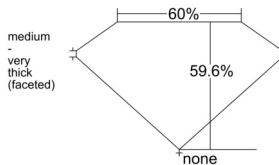

GIA®

FACSIMILE

GIA REPORT 5543376756

Verify this report at GIA.edu

GIA NATURAL DIAMOND DOSSIER®

January 06, 2026
GIA Report Number 5543376756
Shape and Cutting Style ..... Heart Brilliant
Measurements ..... 5.45 x 6.18 x 3.68 mm

GRADING RESULTS

Carat Weight ..... 0.70 carat
Color Grade ..... G
Clarity Grade VVS2

ADDITIONAL GRADING INFORMATION

Polish ..... Excellent
Symmetry ..... Excellent
Fluorescence ..... Faint
Clarity Characteristics ..... Cloud, Pinpoint
Inscription(s): GIA 5543376756

PROPORTIONS

Profile not to actual proportions

GRADING SCALES

GIA COLOR SCALE		GIA CLARITY SCALE			
COLORLESS	D	VERY VERY SLIGHTLY INCLUDED	FLAWLESS		
	E		INTERNALLY FLAWLESS		
	F	VERY SLIGHTLY INCLUDED	VVS₁		
	G		VVS₂		
	H		VS₁		
	NEAR COLORLESS	I	SLIGHTLY INCLUDED	VS₂	
		J		SI₁	
		FAINT	K	INCLUDED	SI₂
			L		I₁
			M		I₂
VERT LIGHT	N		INCLUDED	I₃	
	O				
	P				
	Q				
	LIGHT		R		
		S			
		T			
U					
V					
W					
X					
Y					
Z