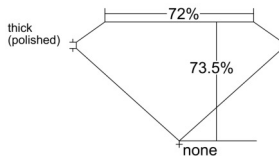

GIA®

FACSIMILE

GIA REPORT 5543361859

Verify this report at GIA.edu

GIA NATURAL DIAMOND DOSSIER®

January 01, 2026
GIA Report Number 5543361859
Shape and Cutting Style ..... Square Modified Brilliant
Measurements ..... 5.18 x 5.16 x 3.79 mm

GRADING RESULTS

Carat Weight ..... 0.86 carat
Color Grade ..... K
Clarity Grade VVS1

ADDITIONAL GRADING INFORMATION

Polish ..... Excellent
Symmetry ..... Excellent
Fluorescence ..... Faint
Clarity Characteristics ..... Pinpoint
Inscription(s): GIA 5543361859

PROPORTIONS

Profile not to actual proportions

GRADING SCALES

GIA COLOR SCALE		GIA CLARITY SCALE			
COLORLESS	D	VERY VERY SLIGHTLY INCLUDED	FLAWLESS		
	E		INTERNALLY FLAWLESS		
	F	VERY SLIGHTLY INCLUDED	VVS₁		
	G		VVS₂		
	H		VS₁		
	NEAR COLORLESS	I	SLIGHTLY INCLUDED	VS₂	
		J		SI₁	
		FAINT	K	INCLUDED	SI₂
			L		I₁
			M		I₂
VERT LIGHT	N	LIGHT	I₃		
	O				
	P				
	Q				
	R				
	S