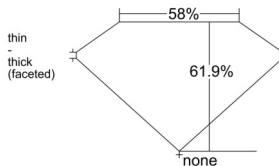

GIA®

FACSIMILE

GIA REPORT 5543355856

Verify this report at GIA.edu

GIA NATURAL DIAMOND DOSSIER®

January 01, 2026
GIA Report Number 5543355856
Shape and Cutting Style ..... Marquise Brilliant
Measurements ..... 7.03 x 3.49 x 2.16 mm

GRADING RESULTS

Carat Weight ..... 0.30 carat
Color Grade ..... D
Clarity Grade VS2

ADDITIONAL GRADING INFORMATION

Polish ..... Excellent
Symmetry ..... Good
Fluorescence ..... Medium Blue
Clarity Characteristics ..... Crystal
Inscription(s): GIA 5543355856

PROPORTIONS

Profile not to actual proportions

GRADING SCALES

GIA COLOR SCALE		GIA CLARITY SCALE	
COLORLESS	D	VERY VERY SLIGHTLY INCLUDED	FLAWLESS
	E		INTERNALLY FLAWLESS
	F		VVS₁
	G		VVS₂
	H		VS₁
	I		VS₂
	J		SI₁
	K		SI₂
	L		I₁
	M		I₂
NEAR COLORLESS	N	SLIGHTLY INCLUDED	I₃
	O		
	P		
	Q		
FAINT	R		
	S		
	T		
	U		
VERY LIGHT	V		
	W		
	X		
	Y		
LIGHT	Z