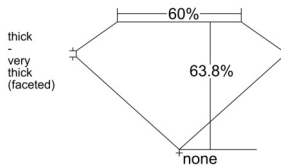

GIA®

FACSIMILE

GIA REPORT 5543351304

Verify this report at GIA.edu

GIA NATURAL DIAMOND DOSSIER®

December 31, 2025
GIA Report Number 5543351304
Shape and Cutting Style ..... Heart Brilliant
Measurements ..... 5.76 x 6.50 x 4.15 mm

GRADING RESULTS

Carat Weight ..... 0.90 carat
Color Grade ..... H
Clarity Grade VS1

ADDITIONAL GRADING INFORMATION

Polish ..... Excellent
Symmetry ..... Very Good
Fluorescence ..... None
Clarity Characteristics ..... Crystal, Cloud, Needle
Inscription(s): GIA 5543351304

PROPORTIONS

Profile not to actual proportions

GRADING SCALES

GIA COLOR SCALE		GIA CLARITY SCALE	
COLORLESS	D	VERY VERY SLIGHTLY INCLUDED	FLAWLESS
	E		INTERNALLY FLAWLESS
	F		VVS₁
	G		VVS₂
	H		VS₁
	I		VS₂
	J		SI₁
	K		SI₂
	L		I₁
	M		I₂
NEAR COLORLESS	N	SLIGHTLY INCLUDED	I₃
	O		
	P		
	Q		
FAINT	R		
	S		
	T		
	U		
VERT LIGHT	V		
	W		
	X		
	Y		
LIGHT	Z