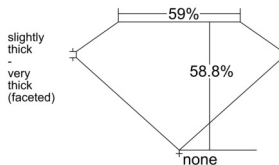

GIA®

FACSIMILE

GIA REPORT 5543350571

Verify this report at GIA.edu

GIA NATURAL DIAMOND DOSSIER®

December 31, 2025
GIA Report Number 5543350571
Shape and Cutting Style ..... Heart Brilliant
Measurements ..... 4.90 x 5.40 x 3.17 mm

GRADING RESULTS

Carat Weight ..... 0.50 carat
Color Grade ..... H
Clarity Grade VVS2

ADDITIONAL GRADING INFORMATION

Polish ..... Excellent
Symmetry ..... Very Good
Fluorescence ..... Faint
Clarity Characteristics ..... Cloud
Inscription(s): GIA 5543350571

PROPORTIONS

Profile not to actual proportions

GRADING SCALES

GIA COLOR SCALE		GIA CLARITY SCALE			
COLORLESS	D	VERY VERY SLIGHTLY INCLUDED	FLAWLESS		
	E		INTERNALLY FLAWLESS		
	F	VERY SLIGHTLY INCLUDED	VVS₁		
	G		VVS₂		
	H		VS₁		
	NEAR COLORLESS	I	SLIGHTLY INCLUDED	VS₂	
		J		SI₁	
		FAINT	K	INCLUDED	SI₂
			L		I₁
			M		I₂
VERT LIGHT	N		INCLUDED	I₃	
	O				
	P				
	Q				
	LIGHT		R		
		S			
		T			
U					
V					
W					
X					
Y					
Z