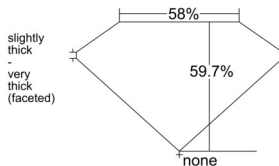

GIA®

FACSIMILE

GIA REPORT 5543329858

Verify this report at GIA.edu

GIA NATURAL DIAMOND DOSSIER®

December 27, 2025
GIA Report Number 5543329858
Shape and Cutting Style ..... Heart Brilliant
Measurements ..... 5.62 x 6.06 x 3.61 mm

GRADING RESULTS

Carat Weight ..... 0.72 carat
Color Grade ..... H
Clarity Grade SI1

ADDITIONAL GRADING INFORMATION

Polish ..... Very Good
Symmetry ..... Excellent
Fluorescence ..... Faint
Clarity Characteristics ..... Twinning Wisp
Inscription(s): GIA 5543329858

PROPORTIONS

Profile not to actual proportions

GRADING SCALES

GIA COLOR SCALE		GIA CLARITY SCALE			
COLORLESS	D	VERY VERY SLIGHTLY INCLUDED	FLAWLESS		
	E		INTERNALLY FLAWLESS		
	F		VVS₁		
	NEAR COLORLESS	G	VVS₂		
		H	VERY SLIGHTLY INCLUDED	VS₁	
		I		VS₂	
		FAINT	J	SLIGHTLY INCLUDED	SI₁
			K		SI₂
	LIGHT		L	INCLUDED	I₁
			M		I₂
N			I₃		
O					
P					
Q					
R