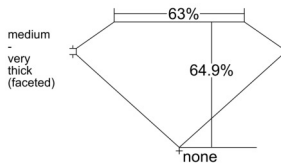

GIA®

FACSIMILE

GIA REPORT 5543329558

Verify this report at GIA.edu

GIA NATURAL DIAMOND DOSSIER®

December 29, 2025
GIA Report Number 5543329558
Shape and Cutting Style ..... Pear Brilliant
Measurements ..... 7.23 x 4.63 x 3.00 mm

GRADING RESULTS

Carat Weight ..... 0.60 carat
Color Grade ..... D
Clarity Grade VS1

ADDITIONAL GRADING INFORMATION

Polish ..... Excellent
Symmetry ..... Excellent
Fluorescence ..... None
Clarity Characteristics..... Crystal, Cavity, Indented Natural
Inscription(s): GIA 5543329558

PROPORTIONS

Profile not to actual proportions

GRADING SCALES

GIA COLOR SCALE		GIA CLARITY SCALE			
COLORLESS	D	VERY VERY SLIGHTLY INCLUDED	FLAWLESS		
	E		INTERNALLY FLAWLESS		
	F	VERY SLIGHTLY INCLUDED	VVS₁		
	G		VVS₂		
	H		VS₁		
	NEAR COLORLESS	I	SLIGHTLY INCLUDED	VS₂	
		J		SI₁	
		FAINT	K	INCLUDED	SI₂
			L		I₁
			M		I₂
VERT LIGHT	N	LIGHT	I₃		
	O				
	P				
	Q				
	R