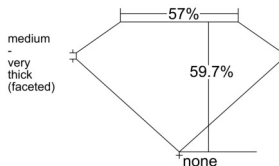

GIA®

FACSIMILE

GIA REPORT 5543327876

Verify this report at GIA.edu

GIA NATURAL DIAMOND DOSSIER®

December 29, 2025
GIA Report Number 5543327876
Shape and Cutting Style ..... Heart Brilliant
Measurements ..... 5.34 x 6.10 x 3.64 mm

GRADING RESULTS

Carat Weight ..... 0.71 carat
Color Grade ..... G
Clarity Grade VS2

ADDITIONAL GRADING INFORMATION

Polish ..... Excellent
Symmetry ..... Excellent
Fluorescence ..... None
Clarity Characteristics ..... Crystal, Feather
Inscription(s): GIA 5543327876

PROPORTIONS

Profile not to actual proportions

GRADING SCALES

GIA COLOR SCALE		GIA CLARITY SCALE			
COLORLESS	D	VERY VERY SLIGHTLY INCLUDED	FLAWLESS		
	E		INTERNALLY FLAWLESS		
	F	VERY SLIGHTLY INCLUDED	VVS₁		
	G		VVS₂		
	H		VS₁		
	NEAR COLORLESS	I	SLIGHTLY INCLUDED	VS₂	
		J		SI₁	
		FAINT	K	INCLUDED	SI₂
			L		I₁
			M		I₂
VERT LIGHT	N	INCLUDED	I₃		
	O				
	P				
	Q				
	R				
	S				
	T				
LIGHT	U				
	V				
	W				
	X				
Y					
Z