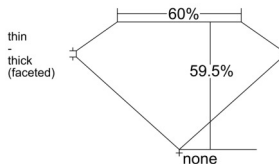

GIA®

FACSIMILE

GIA REPORT 5543327064

Verify this report at GIA.edu

GIA NATURAL DIAMOND DOSSIER®

December 29, 2025
GIA Report Number 5543327064
Shape and Cutting Style ..... Heart Brilliant
Measurements ..... 4.84 x 5.64 x 3.35 mm

GRADING RESULTS

Carat Weight ..... 0.52 carat
Color Grade ..... J
Clarity Grade VVS1

ADDITIONAL GRADING INFORMATION

Polish ..... Very Good
Symmetry ..... Very Good
Fluorescence ..... None
Clarity Characteristics ..... Cloud
Inscription(s): GIA 5543327064

PROPORTIONS

Profile not to actual proportions

GRADING SCALES

GIA COLOR SCALE		GIA CLARITY SCALE	
COLORLESS	D	VERY VERY SLIGHTLY INCLUDED	FLAWLESS
	E		INTERNALLY FLAWLESS
	F		VVS₁
	G		VVS₂
	H		VS₁
	I		VS₂
	J		SI₁
	K		SI₂
	L		I₁
	M		I₂
NEAR COLORLESS	N	SLIGHTLY INCLUDED	I₃
	O		
	P		
	Q		
FAINT	R		
	S		
	T		
	U		
VERT LIGHT	V		
	W		
	X		
	Y		
LIGHT	Z