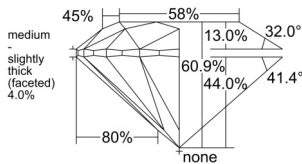

GIA®

FACSIMILE

GIA REPORT 5543301835

Verify this report at GIA.edu

GIA NATURAL DIAMOND DOSSIER®

December 24, 2025
GIA Report Number 5543301835
Shape and Cutting Style ..... Round Brilliant
Measurements ..... 3.89 - 3.91 x 2.38 mm

GRADING RESULTS

Carat Weight ..... 0.22 carat
Color Grade ..... D
Clarity Grade VS1
Cut Grade ..... Excellent

ADDITIONAL GRADING INFORMATION

Polish ..... Excellent
Symmetry ..... Excellent
Fluorescence ..... Medium Yellow
Clarity Characteristics ..... Cloud
Inscription(s): GIA 5543301835

PROPORTIONS

Profile to actual proportions