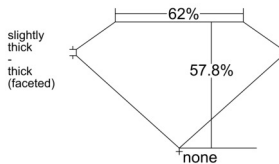

GIA®

FACSIMILE

GIA REPORT 5543300481

Verify this report at gia.edu

GIA NATURAL DIAMOND DOSSIER®

December 25, 2025
GIA Report Number 5543300481
Shape and Cutting Style ..... Heart Brilliant
Measurements ..... 5.37 x 6.22 x 3.60 mm

GRADING RESULTS

Carat Weight ..... 0.71 carat
Color Grade ..... F
Clarity Grade ..... Internally Flawless

ADDITIONAL GRADING INFORMATION

Polish ..... Excellent
Symmetry ..... Very Good
Fluorescence ..... None
Clarity Characteristics ..... Minor Details of Polish
Inscription(s): GIA 5543300481

PROPORTIONS

Profile not to actual proportions

GRADING SCALES

GIA COLOR SCALE		GIA CLARITY SCALE			
COLORLESS	D	VERY VERY SLIGHTLY INCLUDED	FLAWLESS		
	E		INTERNALLY FLAWLESS		
	F	VERY SLIGHTLY INCLUDED	VVS₁		
	G		VVS₂		
	H		VS₁		
	NEAR COLORLESS	I	SLIGHTLY INCLUDED	VS₂	
		J		SI₁	
		FAINT	K	INCLUDED	SI₂
			L		I₁
			M		I₂
VERT LIGHT	N	LIGHT	I₃		
	O				
	P				
	Q				
	R