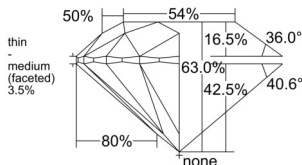

GIA®

FACSIMILE

GIA REPORT 5543287468

Verify this report at GIA.edu

GIA NATURAL DIAMOND DOSSIER®

December 23, 2025
GIA Report Number 5543287468
Shape and Cutting Style ..... Round Brilliant
Measurements ..... 5.09 - 5.12 x 3.21 mm

GRADING RESULTS

Carat Weight ..... 0.51 carat
Color Grade ..... K
Clarity Grade S11
Cut Grade ..... Excellent

ADDITIONAL GRADING INFORMATION

Polish ..... Excellent
Symmetry ..... Excellent
Fluorescence ..... None
Clarity Characteristics ..... Cloud, Crystal
Inscription(s): GIA 5543287468

PROPORTIONS

GRADING SCALES

GIA COLOR SCALE

COLOREDNESS	D
	E
	F
	G
	H
	I
	J
NEAR COLORLESS	K
	L
FAIN	M
	N
	O
	P
VERY LIGHT	Q
	R
	S
	T
	U
	V
	W
	X
	Y
LIGHT	Z

GIA CLARITY SCALE

FLAWLESS	INTERNAL FLAWLESS	
		EXCELLENT
VERY VERY SLIGHTLY INCLUDED	VVS₁	
	VVS₂	
VERY SLIGHTLY INCLUDED	VS₁	
	VS₂	
SLIGHTLY INCLUDED	S1₁	
	S1₂	
INCLUDED	I₁	
	I₂	
	I₃	
POOR		

GIA CUT SCALE

EXCELLENT
VERY GOOD
GOOD
FAIR
POOR