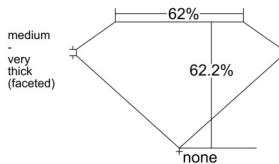

GIA®

FACSIMILE

GIA REPORT 5543275271

Verify this report at GIA.edu

GIA NATURAL DIAMOND DOSSIER®

December 22, 2025
GIA Report Number 5543275271
Shape and Cutting Style ..... Heart Brilliant
Measurements ..... 5.23 x 6.22 x 3.87 mm

GRADING RESULTS

Carat Weight ..... 0.70 carat
Color Grade ..... G
Clarity Grade VS2

ADDITIONAL GRADING INFORMATION

Polish ..... Very Good
Symmetry ..... Very Good
Fluorescence ..... Faint
Clarity Characteristics ..... Crystal
Inscription(s): GIA 5543275271

PROPORTIONS

Profile not to actual proportions

GRADING SCALES

GIA COLOR SCALE		GIA CLARITY SCALE			
COLORLESS	D	VERY VERY SLIGHTLY INCLUDED	FLAWLESS		
	E		INTERNALLY FLAWLESS		
	F		VVS₁		
	NEAR COLORLESS	G	VERY SLIGHTLY INCLUDED	VVS₂	
		H		VS₁	
		FAINT	I	SLIGHTLY INCLUDED	VS₂
			J		SI₁
	K		SI₂		
	VERT LIGHT		L	INCLUDED	I₁
			M		I₂
N			I₃		
O					
P					
Q					
R					
LIGHT	S				
	T				
	U				
	V				
	W				
X					
Y					
Z